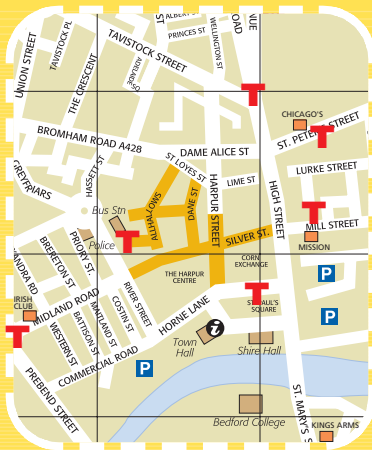

## HACKNEY CARRIAGE VEHICLES

Cabs can be hailed in the street or hired from one of the Taxi Ranks that are situated around the Town.

These stands are located at:

- **Greyfriars** - Bus station
- **Broadway** - Chinese Bungalow
- **Railway Station**
- **St Paul's Square** - opposite Corn exchange (night time only)
- **Mill Street** - outside Mission (night time only)
- **Midland Road** - outside Malu's (night time only)
- **St Peters Street** - opposite Chicago's (night time only)

**T**

**Hackney Carriage Vehicle Rank in  
Bedford Town Centre**

**TXT Safe**